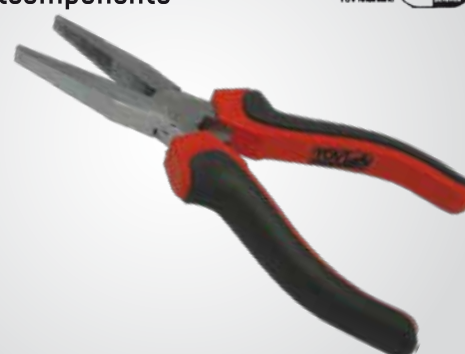

Cf. 6/60

cod. 70210 | 160 mm

PINZA BECCHI CURVI

Crhome-vanadium
Manico bicomponente

Cf. 6/60

cod. 70220 | 160 mm

PINZA BECCHI PIATTI

Crhome-vanadium
Manico bicomponente