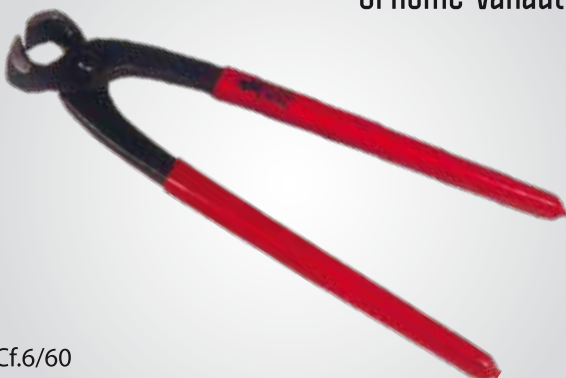

CHIAVI A RULLINO

Crhome-vanadium

Cf. 6/60

cod. 31015
cod. 31016
cod. 31017

200 mm
250 mm
300 mm

TENAGLIA CEMENTISTA DIN 8976

Crhome-vanadium

Cf.6/60